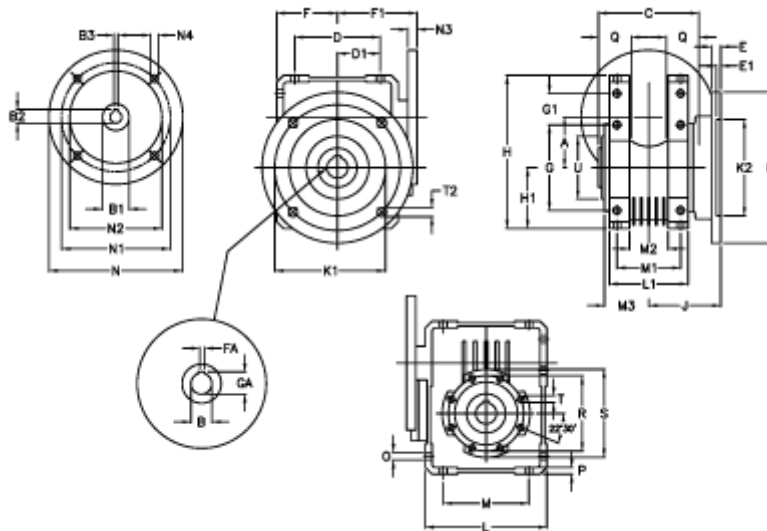

Article number: 392211002054536

Description: Worm Gear with Torque Limiter
W110 L2-UFC-20-P112 B5

Measures

| | | | | | |
|------------|-----------|------------|-----------|------------|---------|
| A = 110.10 | E = 20 | H = 308.0 | M = 184 | N4 = 13 | U = 130 |
| B = 42 | E1 = 12 | H1 = 125.0 | M1 = 115 | O = 14.0 | |
| B1 E7 = 28 | F = 125 | J = 131.5 | M2 = 69 | P = 14 | |
| B2 = 31.3 | F1 = 151 | K = 280 | M3 = 73.0 | Q = 45 | |
| B3 H9 = 8 | FA = 12 | K1 = 230 | N = 250 | R = 165 | |
| C = 155 | G = 184 | K2 = 170 | N1 = 215 | S = 200 | |
| D = 174.0 | G1 = 58.0 | L = 250 | N2 = 180 | T = M12x19 | |
| D1 = 82.0 | GA = 45.3 | L1 = 143 | N3 = 13.0 | T2 = 13.0 | |